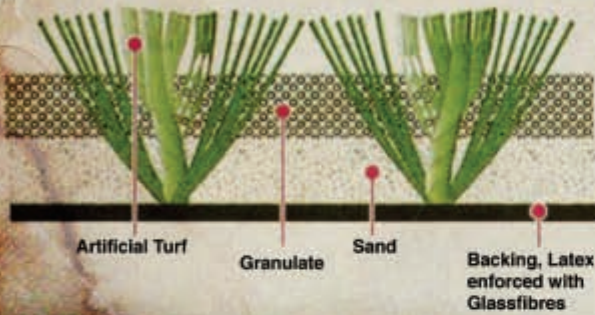

ARTIFICIAL TURF

VERTI- TOP

CLEANING AND DEBRIS REMOVAL

Regular maintenance of artificial turf is necessary to keep playing surfaces clean, bacteria-free, and to allow proper water drainage. The Verti-Top employs an independently adjustable double row of spring tines to first gently de-compact and sift the turf fibers and infill. Next, a highly effective low-friction rotary brush removes debris and top-layer infill from the turf, subsequently sifting the debris out in a unique vibratory shaker which then redistributes the clean infill back onto the field. Larger debris such as litter, sunflower seed shells, and dirt is shaken off the screen and into the debris hopper. Finishing the work is a rear drag brush, leaving a clean and smooth playing surface. The optional belt-driven vacuum attachment efficiently captures the smallest particles in a removable and washable fine cloth filter bag, further reducing allergens, dust and bacteria-harboring debris.

VERTI-TOP 1500

The Verti-Top when used on a daily basis will keep your fields in pristine condition and free from undesirable debris.

Now with Optional Vacuum Attachment

WORKING SPECIFICATIONS

Working width	57.8" (1.47 m)
Weight	981 lbs (445 kg) - 1,135 lbs (515 kg) with VAC unit
Recommended tractor	25hp with minimum lifting capacity of 1,157.4 lbs (525 kg) With VAC unit: lifting capacity of 1,322.8 lbs (600 kg)
Collection Hopper Capacity	6.0 cu. ft. (170 litres)
Maximum capacity	129,921 ft ² /h (17,616 m ² /h) at 7.5 MPH
Mesh of sifting screens (Standard supplied)	0.2" x 0.2" (5 mm x 5 mm)
Three-point connection	Cat. 1
Optional	Sifting screens for various infill sizes Vacuum unit for dust particles